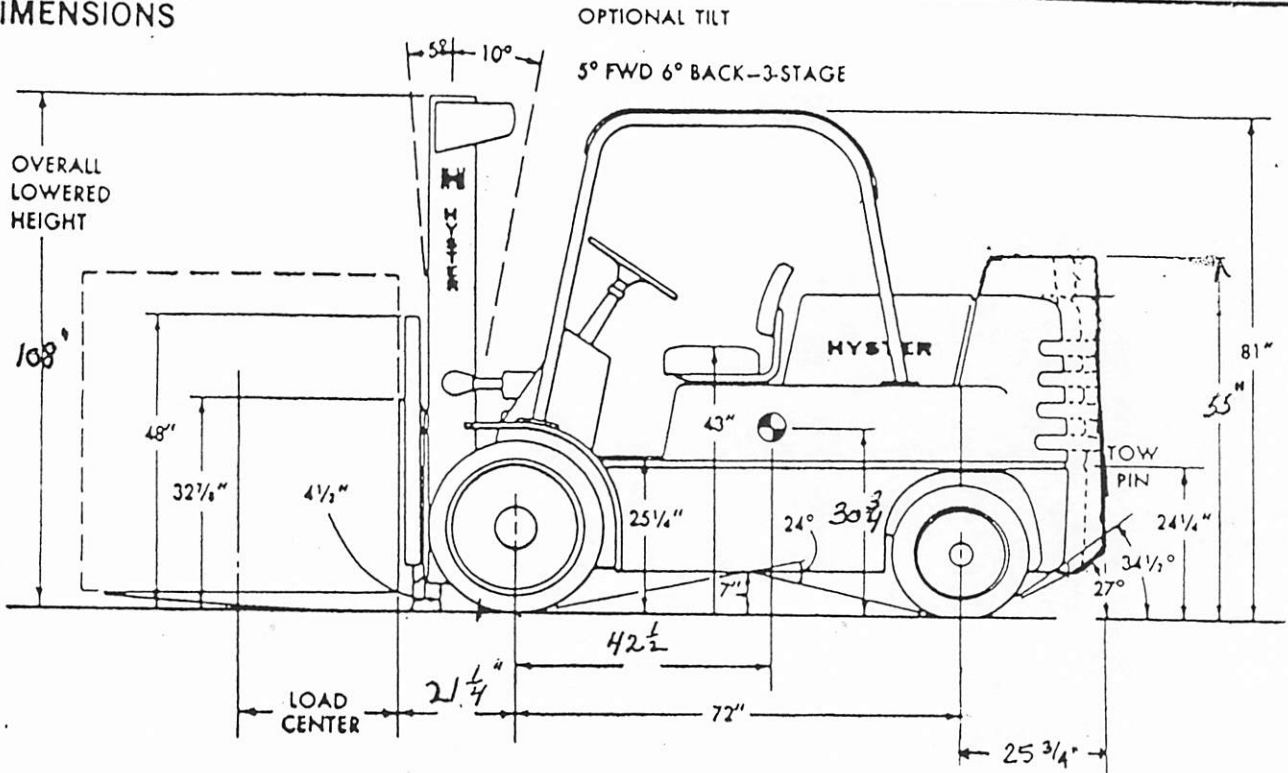

MODEL S150A "Box CAR" SPECIAL
CAPACITY 17,000#

HYSTER SPACE SAVER 150

DIMENSIONS

FREE LIFT 56 1/2"